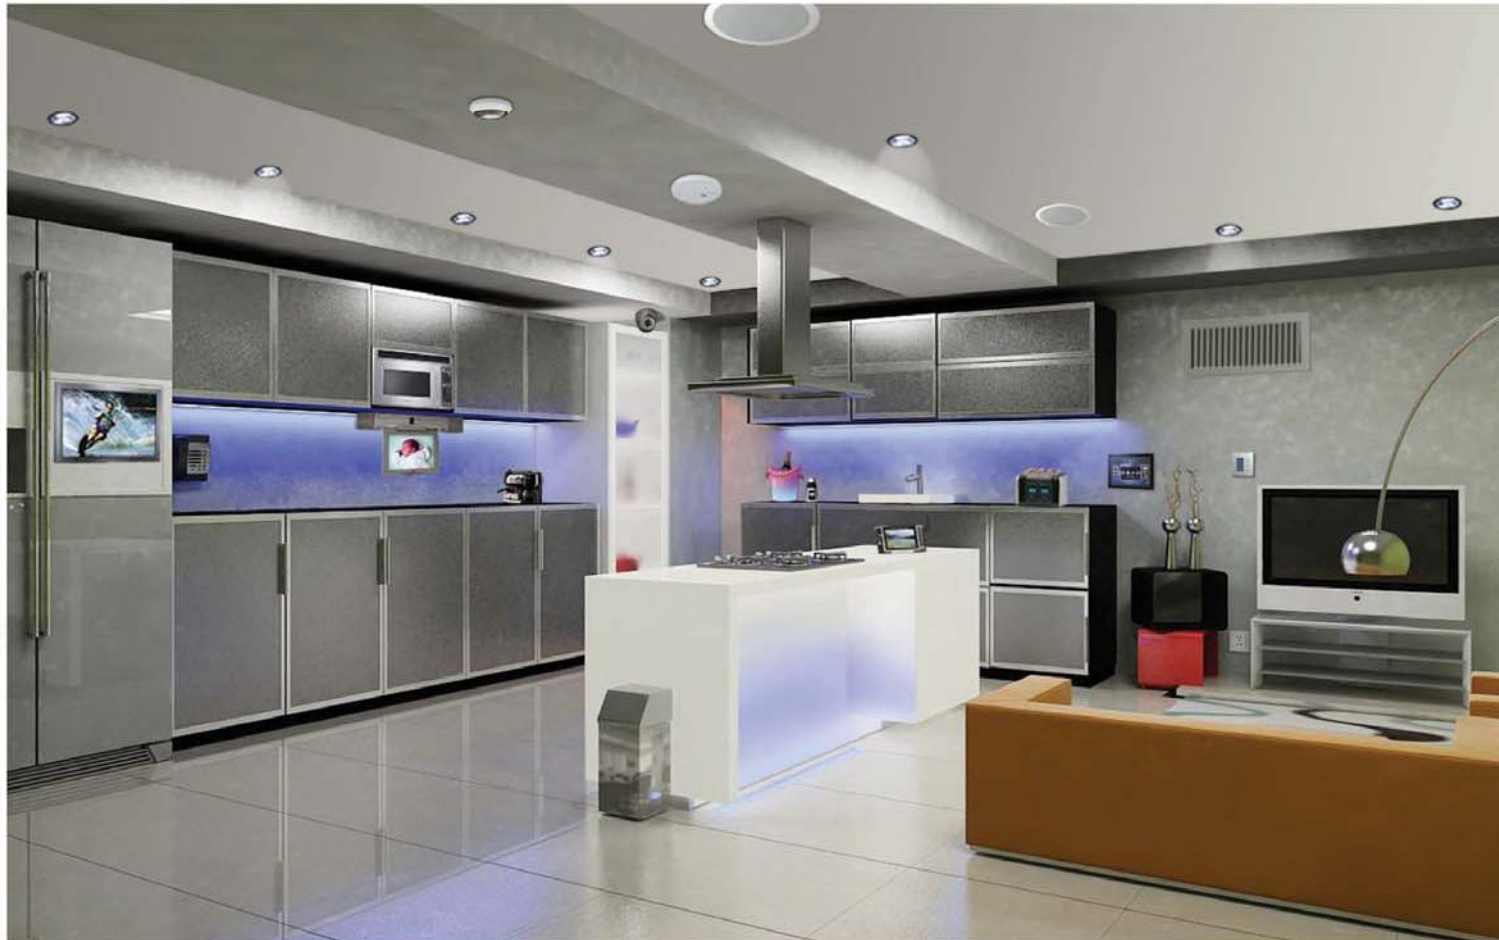

Flip Top Tv

Audio & Video Intercom

Smart Touch Screen Panel

Smart Living Room

- 1- Designer Mood HD TV
- 2- Scene Lighting and Dimming
- 3- IR Network & Presence sensors
- 4- Phone & Data WIFI
- 5- BGM & Surround Music