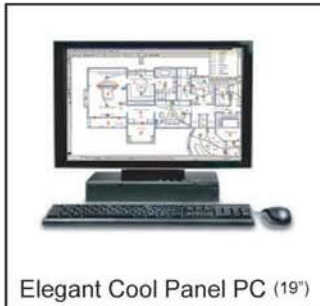

Smart Office

- 1- Mirror / ART TV
- 2- Mood Lighting and Dimming
- 3- CCTV Camera Monitoring
- 4- Phone & Data WIFI
- 5- Background Music

- 6- 8 in 1 Sensor / Security
- 7- Controlled Power Outlets
- 8- Fax Point
- 9- Elegant Cool Panel PC
- 10- Drape Control

- 11- Wireless Keyboard
- 12- Air Conditioning Control
- 13- Call Monitoring & Logging
- 14- Smart DLP switch
- 15- Door Controlled Access Entry