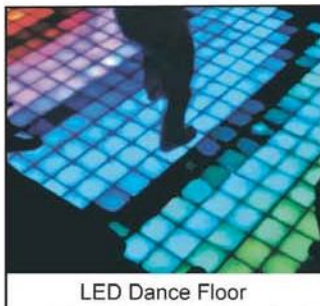

Smart Games Room

- 1- Designer TV
- 2- Free Space Speakers
- 3- Mood & LED Lighting
- 4- CCTV Camera
- 5- Air-Conditioning Control

- 6- Karaoke System
- 7- Paint Activity Smart Board
- 8- Network Gaming
- 9- Energy Saving

- 10- LED Dance Floor
- 11- Touch screen
- 12- PIR Occupancy
- 13- Digital Photo frames
- 14- Gaming Zones and score Board